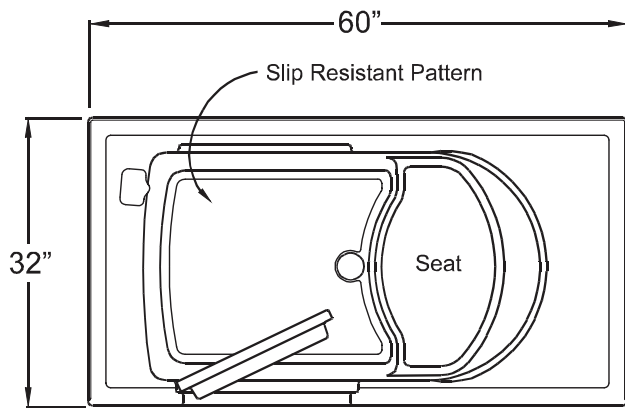

Siesta Bay

- **AeroWhirl™**
a Luxury Combination
Whirlpool Bath & Aerobath™

BATHBAY™
COLLECTION
independence

E U R O P E A N L U X U R Y
A M E R I C A N I N D E P E N D E N C E

THE SIESTA BAY, 60" X 32", LEADS THE REVOLUTION IN INDEPENDENT PERSONAL HYDROTHERAPY. AN AMERICAN WHIRLPOOL AEROWHIRL™ AND SHOWER COMBINATION, THE SIESTA BAY ALLOWS YOUR PERSONAL INDEPENDENCE IN A VERY LUXURIOUS BATHING ENVIRONMENT.

04.01 The Siesta Bay

PLAN VIEW

All of our BathBay™ Collection models feature a secure wide opening door allowing easy entry and exit with a very low threshold. The extra deep bath bay and the perfectly designed seat makes bathing a pleasure again.

Mounting Flange Along 3 Sides.

DOOR SIDE VIEW

END VIEW