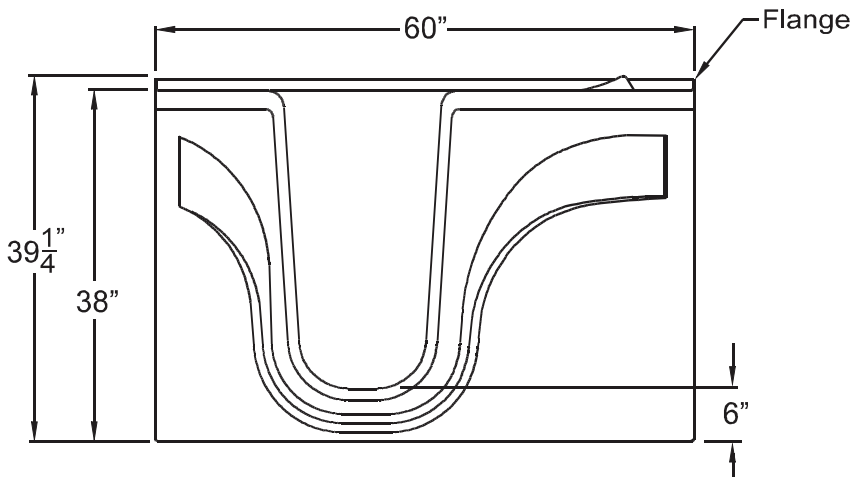

Siesta Bay

- **AeroWhirl™**
a Luxury Combination
Whirlpool Bath & Aerobath™

BATHBAY™
COLLECTION
independence

E U R O P E A N L U X U R Y
A M E R I C A N I N D E P E N D E N C E

THE SIESTA BAY, 60" X 32", LEADS THE REVOLUTION IN INDEPENDENT PERSONAL HYDROTHERAPY. AN AMERICAN WHIRLPOOL AEROWHIRL™ AND SHOWER COMBINATION, THE SIESTA BAY ALLOWS YOUR PERSONAL INDEPENDENCE IN A VERY LUXURIOUS BATHING ENVIRONMENT.

04.01 The Siesta Bay

PLAN VIEW

All of our BathBay™ Collection models feature a secure wide opening door allowing easy entry and exit with a very low threshold. The extra deep bath bay and the perfectly designed seat makes bathing a pleasure again.

Mounting Flange Along 3 Sides.

DOOR SIDE VIEW

END VIEW