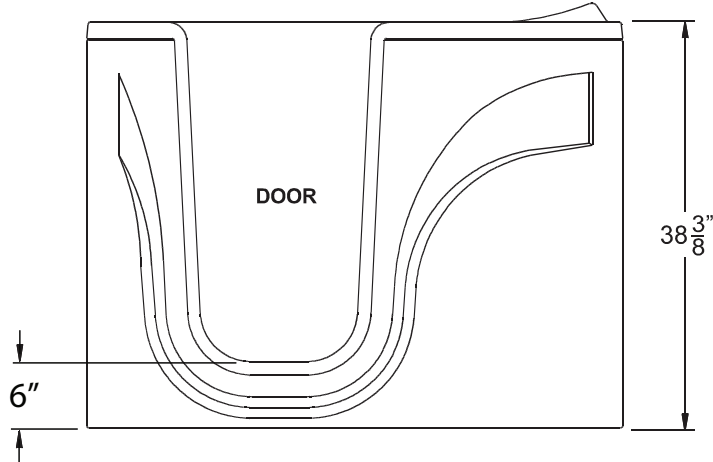

Glacier Bay

- **AeroWhirl™**

a Luxury Combination
Whirlpool Bath & Aerobath™

BATHLEY™
COLLECTION
independence

E U R O P E A N L U X U R Y
A M E R I C A N I N D E P E N D E N C E

THE GLACIER BAY, 50" X 30", ALSO A PERSONAL HYDROTHERAPY AEROWHIRL™ AND SHOWER COMBINATION, JUST A LITTLE LARGER THAN THE MYSTIC BAY.

04.02 The Glacier Bay

All of our BathBay™ Collection models feature a secure wide opening door allowing easy entry and exit with a very low threshold. The extra deep bath bay and the perfectly designed seat makes bathing a pleasure again.

DOOR SIDE VIEW

END VIEW