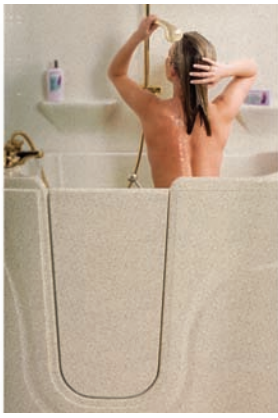

Glacier Bay

- **AeroWhirl™**

a Luxury Combination
Whirlpool Bath & Aerobath™

BATHLEY™
COLLECTION
independence

E U R O P E A N L U X U R Y
A M E R I C A N I N D E P E N D E N C E

THE GLACIER BAY, 50" X 30", ALSO A PERSONAL HYDROTHERAPY AEROWHIRL™ AND SHOWER COMBINATION, JUST A LITTLE LARGER THAN THE MYSTIC BAY.

04.02 The Glacier Bay

All of our BathBay™ Collection models feature a secure wide opening door allowing easy entry and exit with a very low threshold. The extra deep bath bay and the perfectly designed seat makes bathing a pleasure again.