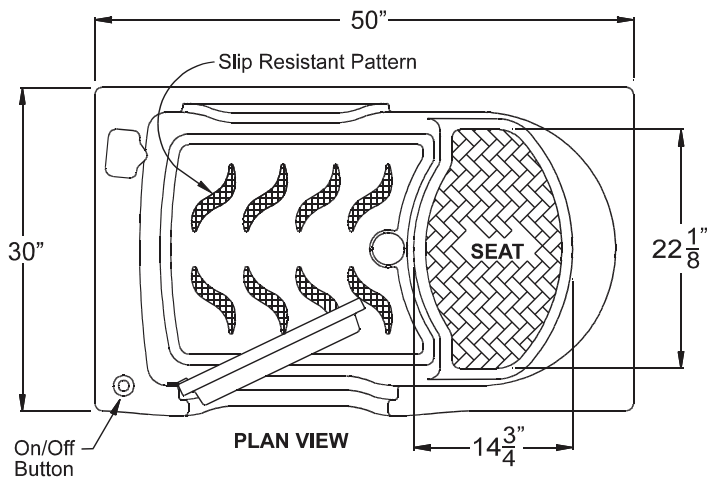

Glacier Bay

- **AeroWhirl™**

a Luxury Combination
Whirlpool Bath & Aerobath™

BATHLEY™
COLLECTION
independence

E U R O P E A N L U X U R Y
A M E R I C A N I N D E P E N D E N C E

THE GLACIER BAY, 50" X 30", ALSO A PERSONAL HYDROTHERAPY AEROWHIRL™ AND SHOWER COMBINATION, JUST A LITTLE LARGER THAN THE MYSTIC BAY.

04.02 The Glacier Bay

All of our BathBay™ Collection models feature a secure wide opening door allowing easy entry and exit with a very low threshold. The extra deep bath bay and the perfectly designed seat makes bathing a pleasure again.

DOOR SIDE VIEW

END VIEW