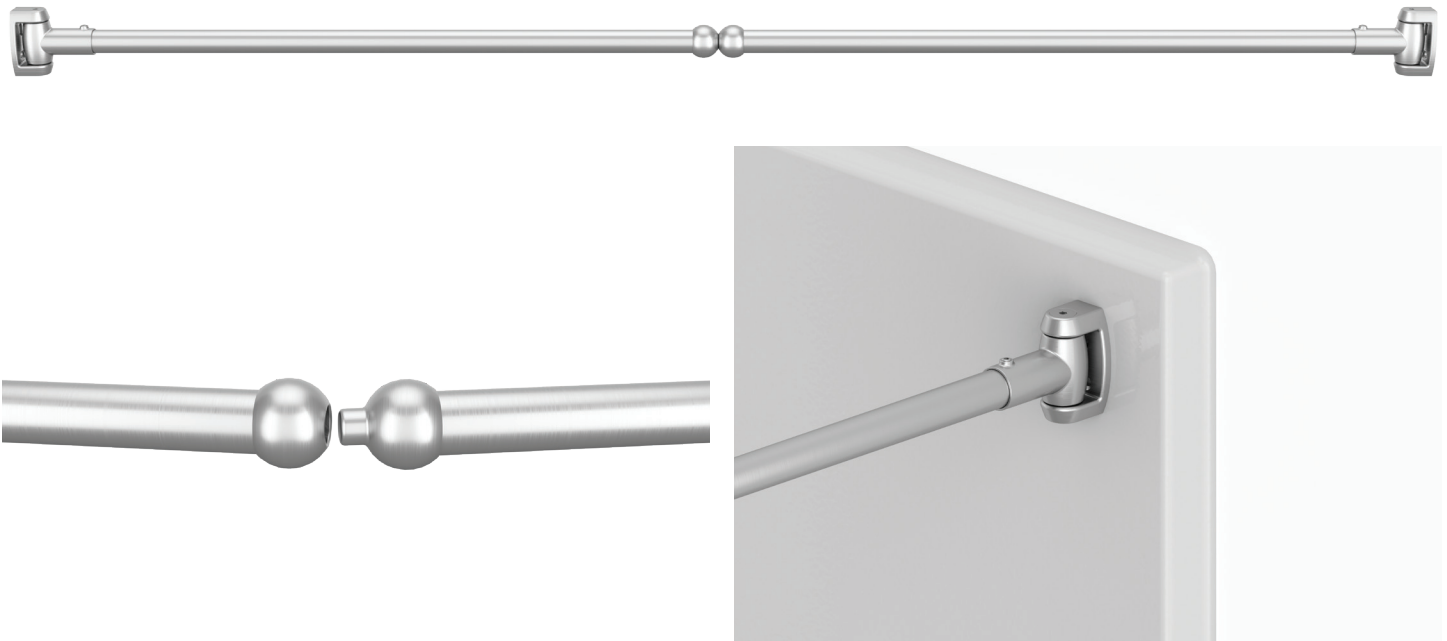

Hinged Curtain Rod

Hinged Curtain Rod by Comfort Designs

Dedicated to making bathing safe and easy is the priority of Comfort Designs. The innovative design of the Hinged Curtain Rod pivots open from the center. This allows the overhead lift system complete entry and exit, eliminating the need to transfer a resident. This will give residents and caregivers peace of mind while bathing and reduce the risk of injuries.

Features

- Adjustable length: 59" to 60.5"
- Made with stainless steel
- Available in two finish types: Polished Chrome & Satin
- ADA Compliant

Description	Model Number
HINGED ROD 60" POLISHED CHROME	1ROD60POLCH
HINGED ROD 60" SATIN ROD	1ROD60SATIN